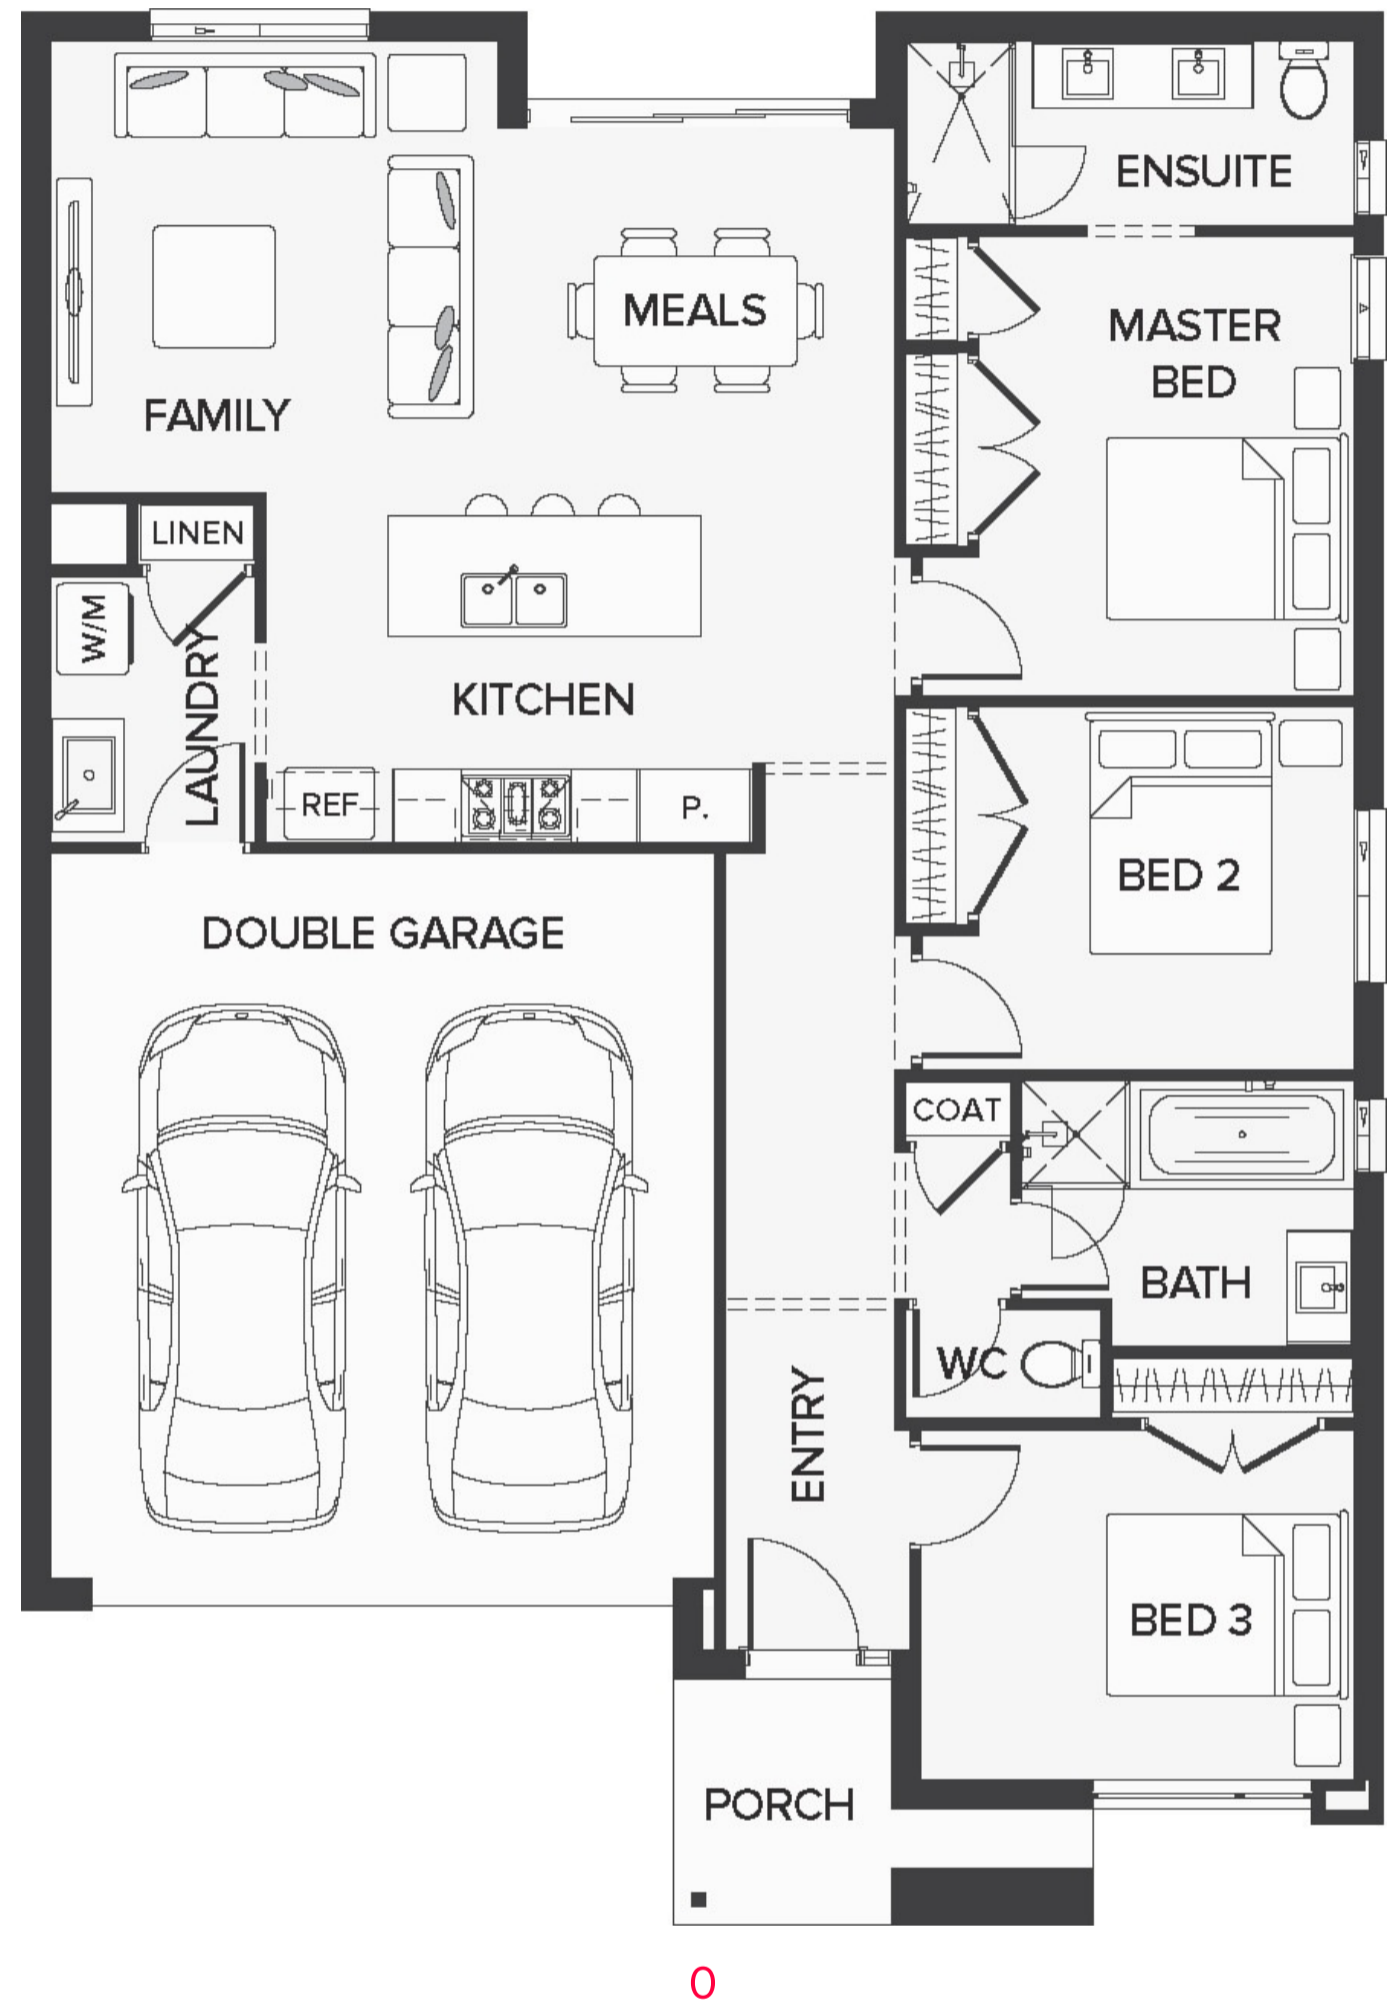

Maya 2- 17_3Bed

17.21 m+
lot width

width **12.5 m+** | depth **21 m+**

Exterior Width: **11270 mm**
Exterior Length: **15820 mm**

Dimensions

Living	117.71 m ²	12.67 sqs
Garage	36.85 m ²	3.97 sqs
Portch	0.00 m ²	0.56 sqs
Alfresco	0.00 m ²	0.00 sqs
Balcony	0.00 m ²	0.00 sqs
Optional Alfresco	0.00 m ²	0.00 sqs

Total 159.88m² | 17.21 sqs

Floorplan images and measurements are to be used as a guide only. Please refer to specific working drawings for details.

For more information please visit:

www.houseandlandworld.com