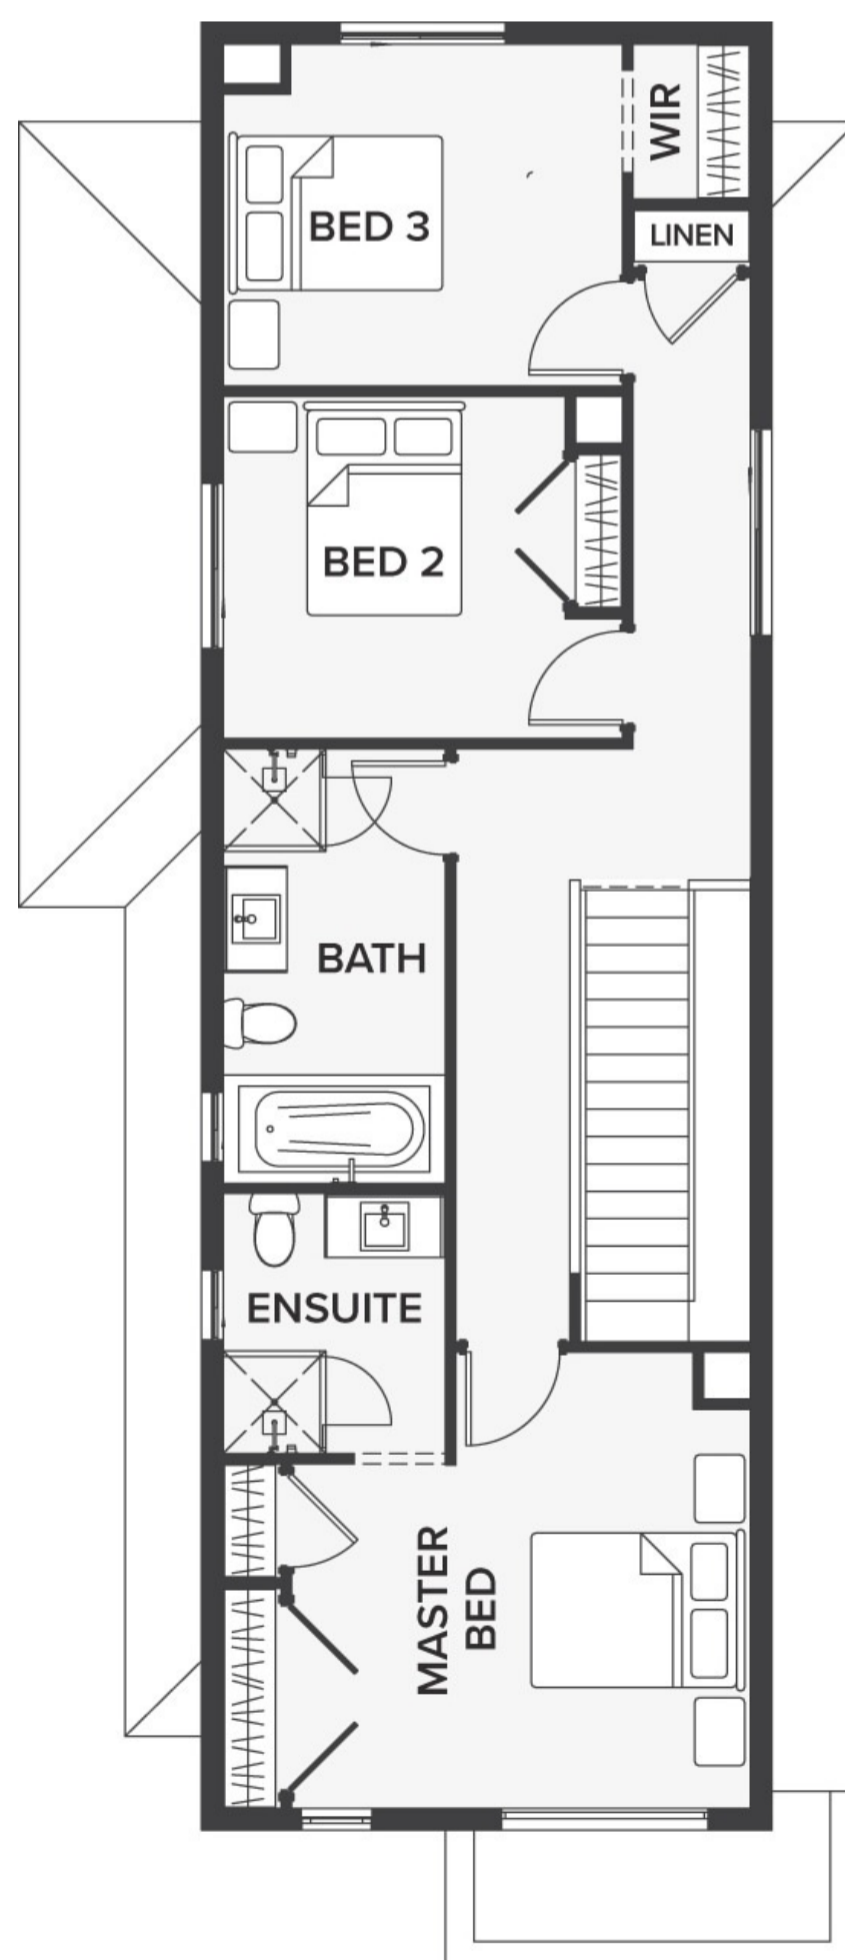

Rylan 1-19 (3 bedroom)

19.43 m+ lot width

width **8.5 m+** | depth **21 m+**

Exterior Width: 7500 mm
Exterior Length: 16200 mm

Dimensions

Living	150.73 m²	16.22 sqs
Garage	25.71 m²	2.77 sqs
Portch	4.12 m²	0.44 sqs
Alfresco	0.00 m²	0.00 sqs
Balcony	0.00 m²	0.00 sqs
Optional Alfresco	0.00 m²	0.00 sqs

Total 180.5m² | 19.43 sqs

Floorplan images and measurements are to be used as a guide only. Please refer to specific working drawings for details.

For more information please visit:

www.houseandlandworld.com

or call:

1300 HL WORLD

0

1

2