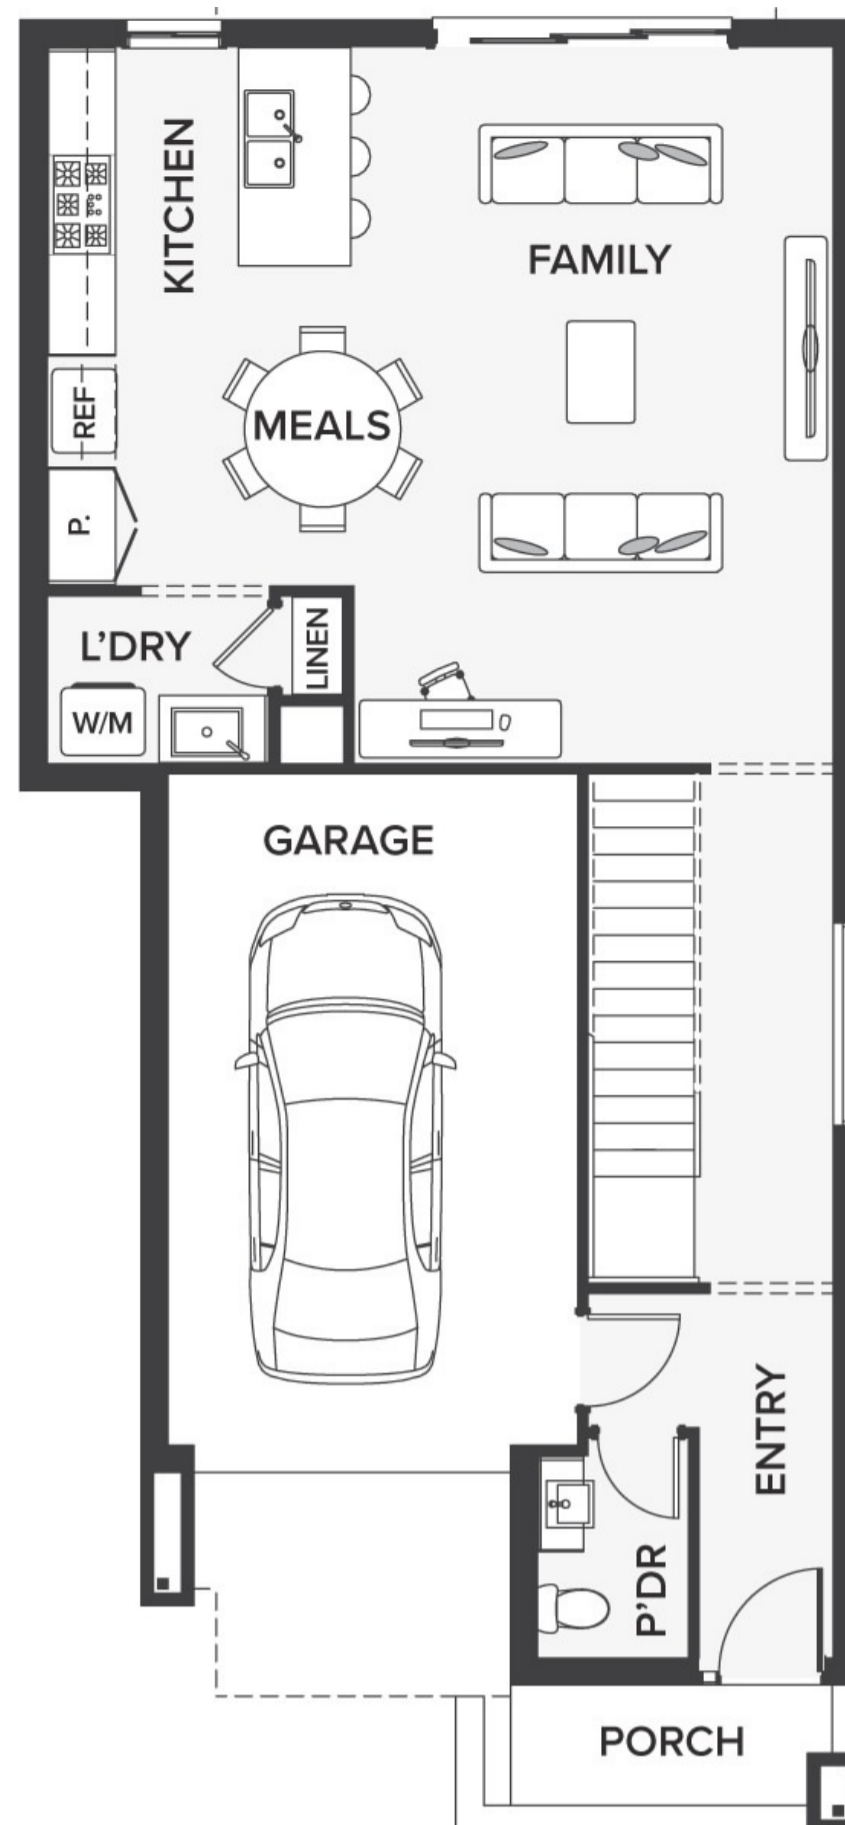

Rylan 1-19 (3 bedroom)

19.43 m+ lot width

width **8.5 m+** | depth **21 m+**

Exterior Width: 7500 mm
Exterior Length: 16200 mm

Dimensions

Living	150.73 m²	16.22 sqs
Garage	25.71 m²	2.77 sqs
Portch	4.12 m²	0.44 sqs
Alfresco	0.00 m²	0.00 sqs
Balcony	0.00 m²	0.00 sqs
Optional Alfresco	0.00 m²	0.00 sqs

Total 180.5m² | 19.43 sqs

Floorplan images and measurements are to be used as a guide only. Please refer to specific working drawings for details.

For more information please visit:

www.houseandlandworld.com

or call:

1300 HL WORLD